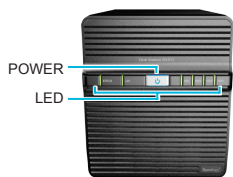

CONNECTIONS & BUTTONS