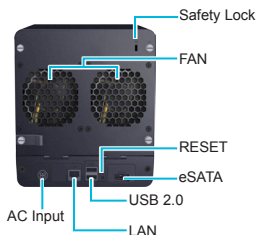

CONNECTIONS & BUTTONS